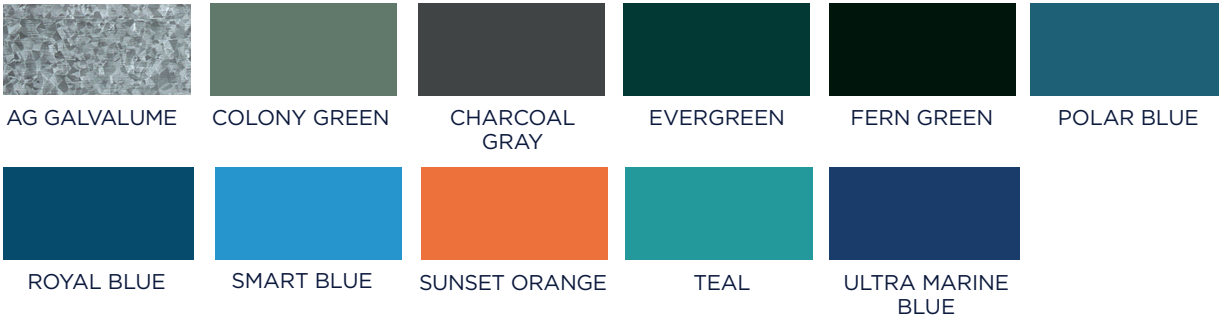

# DOOR COLOR CHART

## STANDARD COLORS COLORS ( PRICE INCLUDED IN BASE BID)

## UPGRADE DOOR COLORS TIER 1 PRICING

## UPGRADE DOOR COLORS TIER 3 PRICING